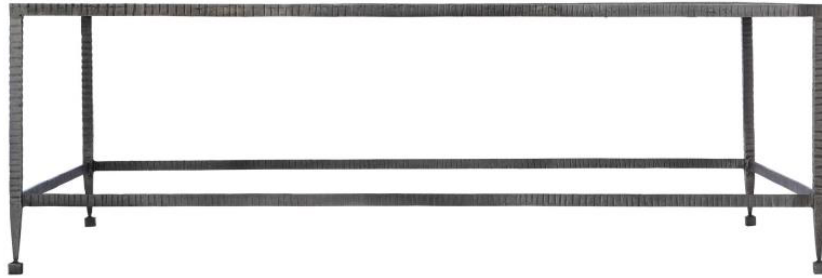

## Longford Cocktail Table

---

### Dimensions

W: 52 in D: 28 in H: 17 in

W: 132.08 cm D: 71.12 cm H: 43.18 cm

### Features

- Inset stone veneered top
- Textured forged iron base
- Stretchers
- Adjustable glides
- Specifications subject to change without notice