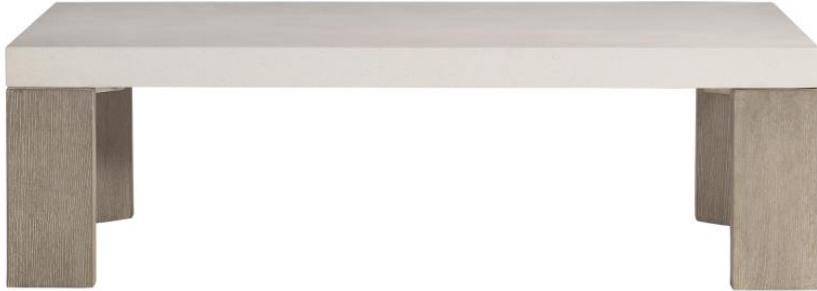

B E R N H A R D T

Lorenzo Cocktail Table

Item

465021

Dimensions

W: 52 in D: 30 in H: 16 in

W: 132.08 cm D: 76.2 cm H: 40.64 cm

Finishes

Wood: Flint

Features

- Glass-reinforced concrete top in Vintage Cream finish
- Four quartered white oak-veneered leg posts and reveal in Flint finish
- Adjustable glides
- Specifications subject to change without notice

Options

- This item is available only as shown.