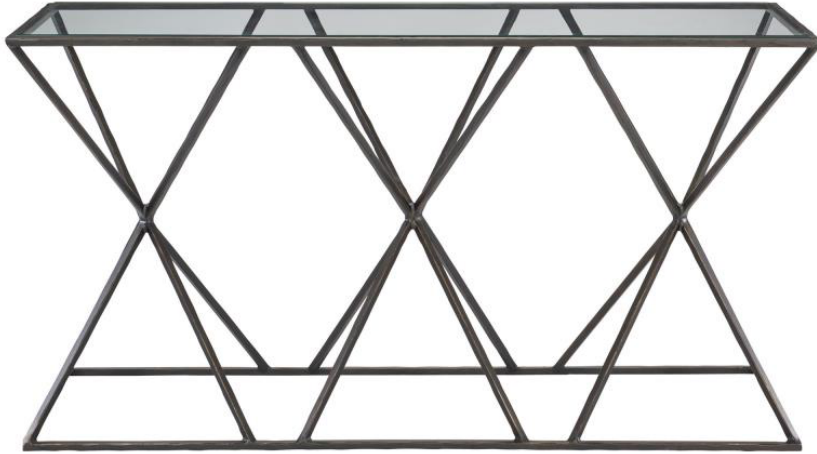

B E R N H A R D T

Fulton Console Table

Item

427911

Dimensions

W: 60 in D: 18 in H: 32.13 in

W: 152.4 cm D: 45.72 cm H: 81.61 cm

Features

- Inset tempered glass table top
- Lightly hammered iron base in New Aged Bronze finish
- Anti-tip kit
- Specifications subject to change without notice