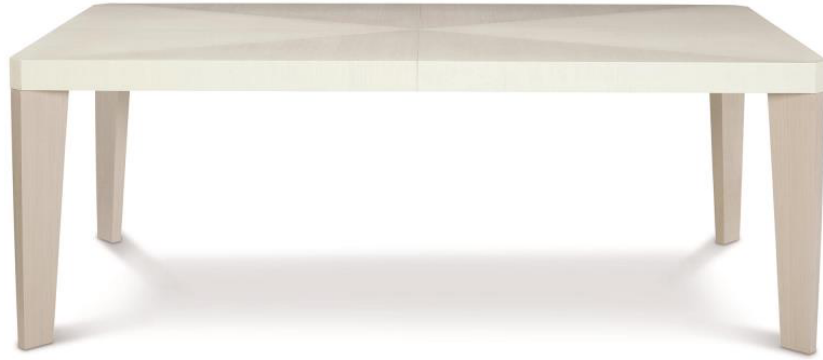

B E R N H A R D T

Axiom Dining Table

Item

381222

Dimensions

W: 82 in D: 44 in H: 30 in

W: 208.28 cm D: 111.76 cm H: 76.2 cm

Finishes

Wood: Linear Grey

Wood: Linear White

Features

- Poplar solids and engineered faux anigre veneers
- Fancy face top in Linear White finish
- Two 20" leaves - not fancy face
- Linear Gray finish on legs
- Adjustable glides
- Specifications subject to change without notice