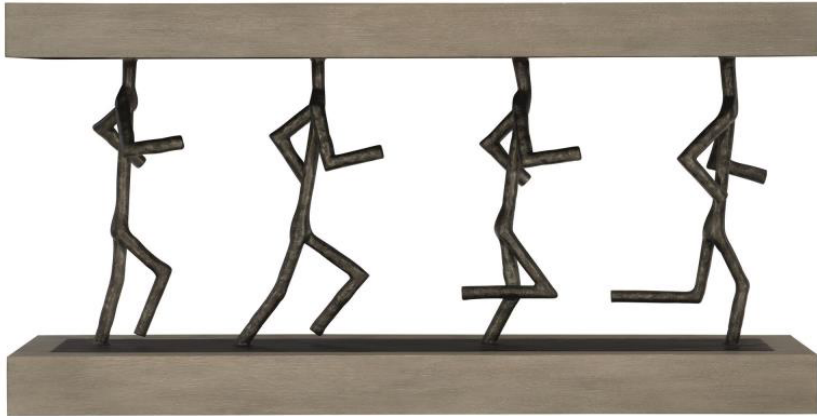

B E R N H A R D T

Theo Console Table

Item

379910

Dimensions

W: 64 in D: 16 in H: 32.75 in

W: 162.56 cm D: 40.64 cm H: 83.19 cm

Finishes

Wood: Cerused Greige

Features

- Wire-brushed top and base of quartered white oak veneers in Cerused Greige finish
- Solid cast iron figures in Black finish
- Specifications subject to change without notice