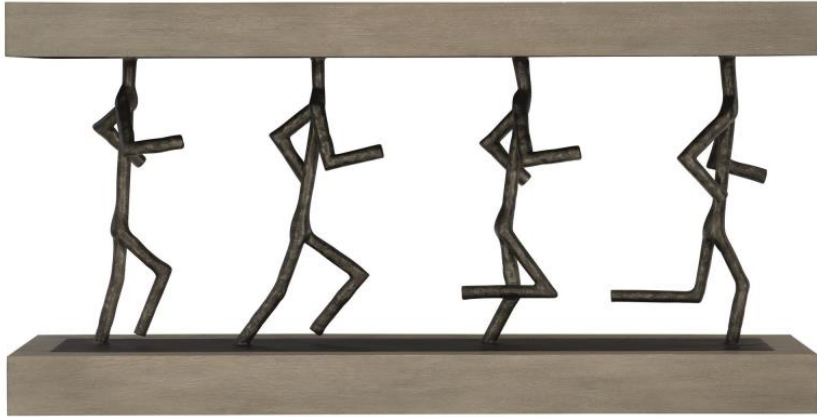

B E R N H A R D T

Theo Console Table

Item

379910

Dimensions

W: 64 in D: 16 in H: 32.75 in

W: 162.56 cm D: 40.64 cm H: 83.19 cm

Finishes

Wood: Cerused Greige

Features

- Wire-brushed top and base of quartered white oak veneers in Cerused Greige finish
- Solid cast iron figures in Black finish
- Specifications subject to change without notice