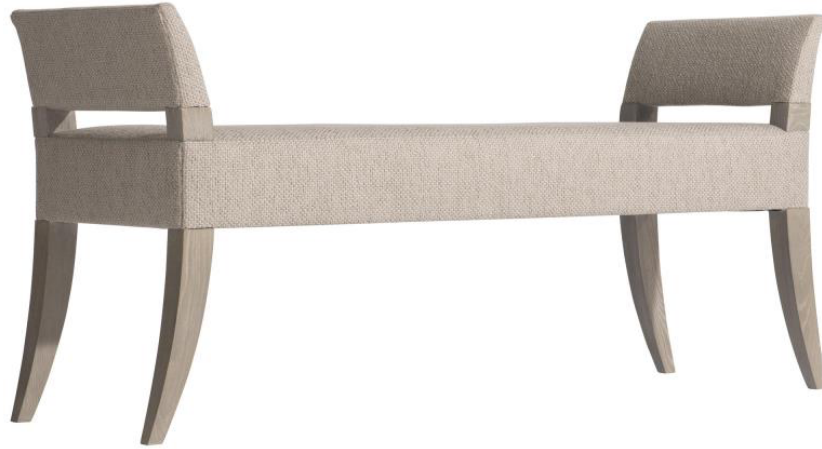

B E R N H A R D T

Cornelia Bench

Item

331508

Dimensions

W: 55.13 in D: 18 in H: 26 in

W: 140.03 cm D: 45.72 cm H: 66.04 cm

SD: 18 in SH: 18 in AH: 26 in

SD: 45.72 cm SH: 45.72 cm AH: 66.04 cm

Finishes

Wood: Nebbia

Fabrics

Body: B115

Features

- Foam padded arms and seat with exposed wood posts in Nebbia finish
- Available in fabric B115
- Glides
- Specifications subject to change without notice

Options

- This item # is for the standard fabric/finish combination as shown.
- To special order, view the 331X08