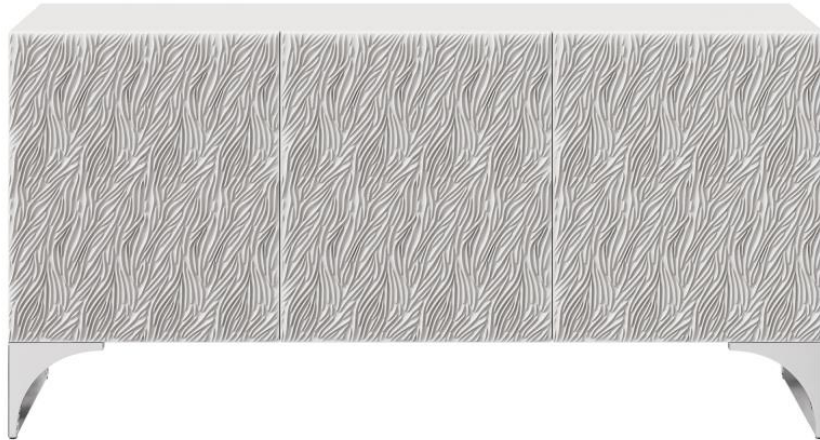

B E R N H A R D T

Stratum Buffet

Item

325132

Dimensions

W: 68 in D: 19.13 in H: 34 in

W: 172.72 cm D: 48.59 cm H: 86.36 cm

Finishes

Wood: Fossil

Metal: Polished Nickel

Features

- Faux stone in Fossil finish with carved pattern on cast resin door fronts
- White painted interior
- Three pull-to-open, soft-close doors
- Behind each left and right door is a fixed shelf and a center soft-close drawer with hand-pull cutout, plus an open compartment above and below the drawer
- Black Guardian cloth wrapped pad in the left drawer, and black Guardian cloth silverware insert in the right drawer
- Behind the center door are two adjustable/removable shelves, four vent holes and one covered grommet hole in the back panel
- Two steel, curved base panels in Polished Nickel finish
- Adjustable glides
- Anti-tip kit
- Designed for use with TV and/or other media
- Specifications subject to change without notice

Options

- This item is available only as shown.