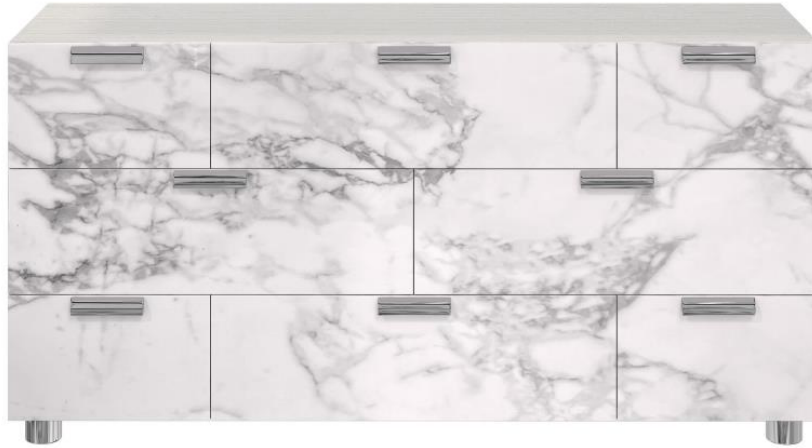

## Stratum Dresser

---

### Dimensions

W: 68 in D: 20 in H: 34 in

W: 172.72 cm D: 50.8 cm H: 86.36 cm

### Features

- Case of ash wood solids and engineered wood veneer in Mist finish with Arabescato stone on drawer fronts
- Eight soft-close drawers with metal drawer pulls in Polished Nickel finish
- Metal feet in Polished Nickel finish
- Adjustable glides
- Anti-tip kit
- Not suitable for use with TV
- Specifications subject to change without notice