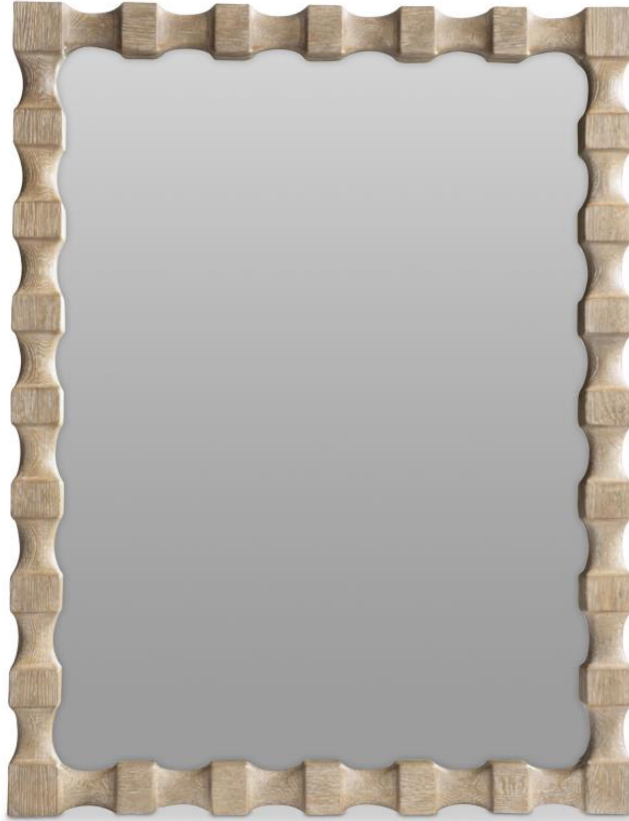

B E R N H A R D T

Aventura Mirror

Item

318321

Dimensions

W: 52.25 in D: 2.13 in H: 40.25 in

W: 132.72 cm D: 5.41 cm H: 102.23 cm

Finishes

Wood: Marcona

Features

- Cast resin, carved, wood-look frame in Marcona finish
- Nonbeveled mirrored glass
- Mirror may be hung vertically or horizontally
- D-Ring mounting hardware included
- Specifications subject to change without notice