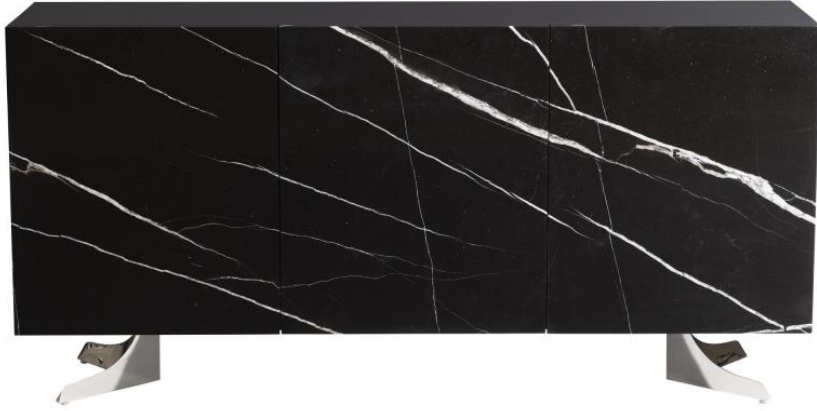

B E R N H A R D T

Imani Buffet

Item

316136

Dimensions

W: 72 in D: 18 in H: 35 in

W: 182.88 cm D: 45.72 cm H: 88.9 cm

Finishes

Wood: Onyx

Features

- Nero Marquina laminated stone overlay on fronts and edges of three push-to-open, soft-close doors
- Engineered veneer in Onyx finish on case top, end panels and interior
- Total of one fixed shelf, two drawers and two adjustable/removable shelves per case
- Behind paired left and center door is a fixed shelf above two soft-close drawers with hand-pull cutout and a black Guardian cloth wrapped pad in the left drawer and a black silverware insert in the right drawer
- Behind the right door are two adjustable/removable shelves with vents and a covered grommet hole in the back panel
- Two polished stainless steel angled feet have adjustable glides
- Designed to support TV and/or other media
- Anti-tip kit and instruction sheet
- Specifications subject to change without notice

Options

- This item is available only as shown.