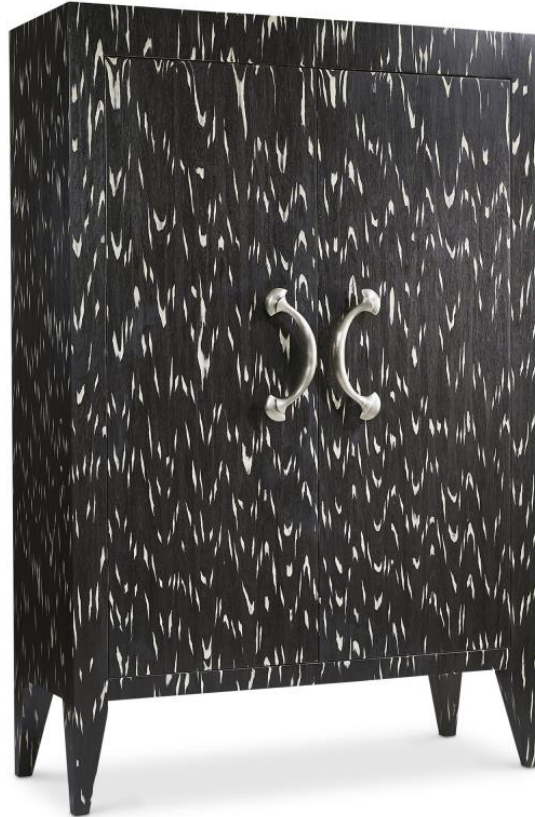

B E R N H A R D T

Trianon Armoire

Item

314144F

Dimensions

W: 52 in D: 20 in H: 78 in

W: 132.08 cm D: 50.8 cm H: 198.12 cm

Finishes

Wood: Engineered Contrast Ebony

Features

- Armoire crafted from engineered yellow pine veneer in Engineered Contrast Ebony finish
- Completely finished inside, as well as outside
- Two doors with metal pulls
- Behind doors in the upper section is a compartment with two adjustable/removable shelves
- Below the compartment is a fixed shelf surface
- Underneath are two soft-close drawers with hand-pull cutout and Bernhardt name plate in the top drawer
- Adjustable glides
- Anti-tip kit and instruction sheet
- Specifications subject to change without notice

Options

- This item is available only as shown.