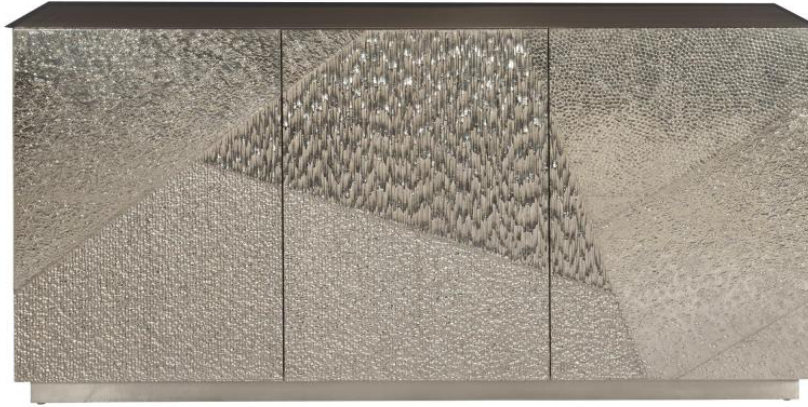

B E R N H A R D T

Gatlin Buffet

Item

309134

Dimensions

W: 72 in D: 19 in H: 35 in

W: 182.88 cm D: 48.26 cm H: 88.9 cm

Features

- German Silver clad exterior, including doors, base, and back
- Three concealed hinge doors with textured fronts in four different patterns
- White painted interior
- Bernhardt name plate in left drawer
- Plinth base with adjustable glides
- Anti-tip kit
- Specifications subject to change without notice