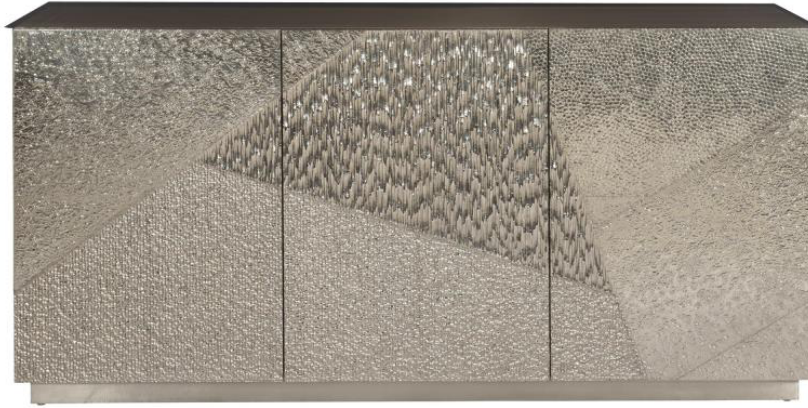

B E R N H A R D T

Gatlin Buffet

Item

309134

Dimensions

W: 72 in D: 19 in H: 35 in

W: 182.88 cm D: 48.26 cm H: 88.9 cm

Features

- German Silver clad exterior, including doors, base, and back
- Three concealed hinge doors with textured fronts in four different patterns
- White painted interior
- Bernhardt name plate in left drawer
- Plinth base with adjustable glides
- Anti-tip kit
- Specifications subject to change without notice